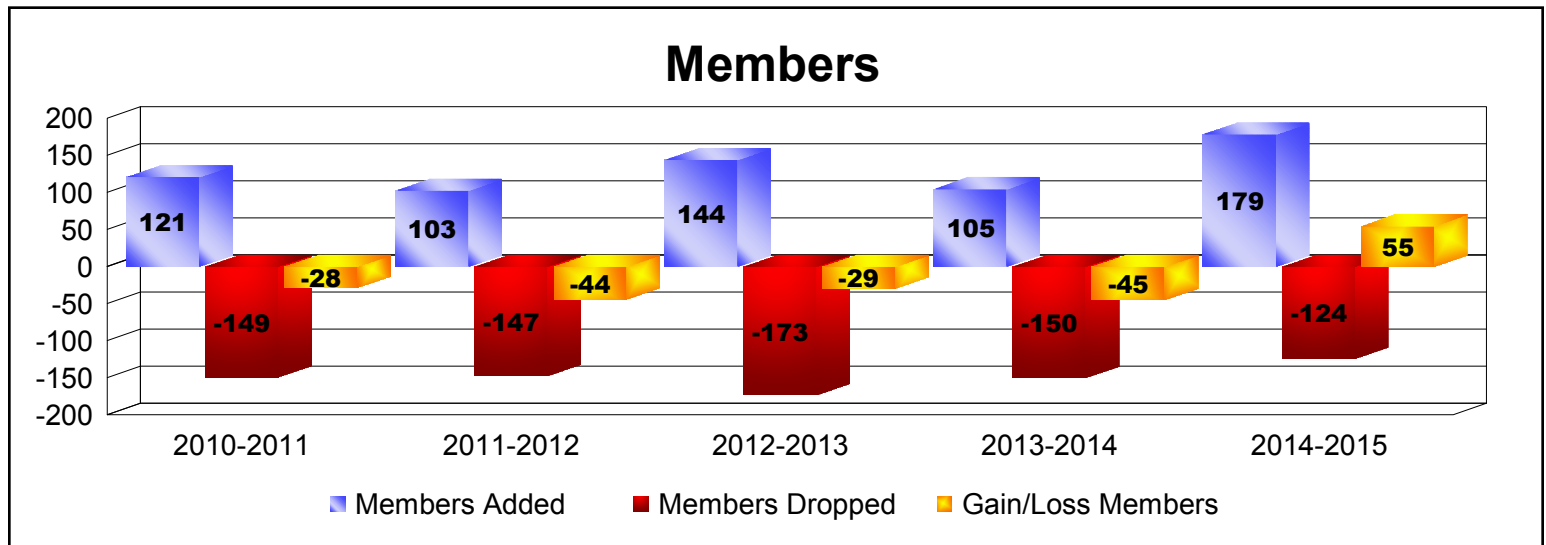

Year	New Clubs	Dropped Clubs	Gain/ Loss Clubs	New Members	Charter Members	Reinstate Members	Transfer Members	Total Member Added	Total Members Dropped	Gain/ Loss Members
2010-2011	0	0	0	107	0	5	9	121	-149	-28
2011-2012	0	-1	-1	95	0	3	5	103	-147	-44
2012-2013	0	-4	-4	108	0	15	21	144	-173	-29
2013-2014	0	-2	-2	88	12	0	5	105	-150	-45
2014-2015	1	-1	0	127	36	6	10	179	-124	55
Average	0	-2	-1	105	10	6	10	130	-149	-18

Year	New Clubs	Dropped Clubs	Gain/ Loss Clubs	New Members	Charter Members	Reinstate Members	Transfer Members	Total Member Added	Total Members Dropped	Gain/ Loss Members
2010-2011	0	0	0	8	0	0	0	8	-11	-3
2011-2012	0	0	0	4	0	1	0	5	-6	-1
2012-2013	0	0	0	5	0	0	1	6	-8	-2
2013-2014	0	0	0	4	0	0	1	5	-12	-7
2014-2015	0	0	0	10	0	0	0	10	-10	0
Average	0	0	0	6	0	0	0	7	-9	-3