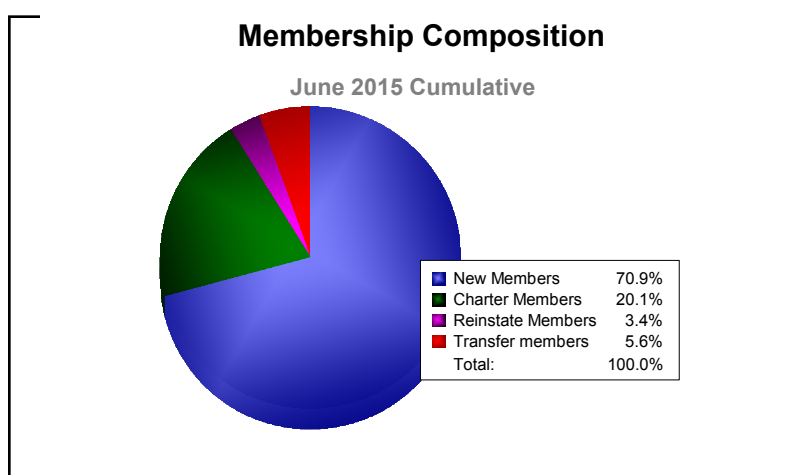

Year	New Clubs	Dropped Clubs	Gain/ Loss Clubs	New Members	Charter Members	Reinstate Members	Transfer Members	Total Member Added	Total Members Dropped	Gain/ Loss Members
2010-2011	0	0	0	107	0	5	9	121	-149	-28
2011-2012	0	-1	-1	95	0	3	5	103	-147	-44
2012-2013	0	-4	-4	108	0	15	21	144	-173	-29
2013-2014	0	-2	-2	88	12	0	5	105	-150	-45
2014-2015	1	-1	0	127	36	6	10	179	-124	55
Average	0	-2	-1	105	10	6	10	130	-149	-18

Year	New Clubs	Dropped Clubs	Gain/ Loss Clubs	New Members	Charter Members	Reinstate Members	Transfer Members	Total Member Added	Total Members Dropped	Gain/ Loss Members
2010-2011	0	0	0	8	0	0	0	8	-11	-3
2011-2012	0	0	0	4	0	1	0	5	-6	-1
2012-2013	0	0	0	5	0	0	1	6	-8	-2
2013-2014	0	0	0	4	0	0	1	5	-12	-7
2014-2015	0	0	0	10	0	0	0	10	-10	0
Average	0	0	0	6	0	0	0	7	-9	-3