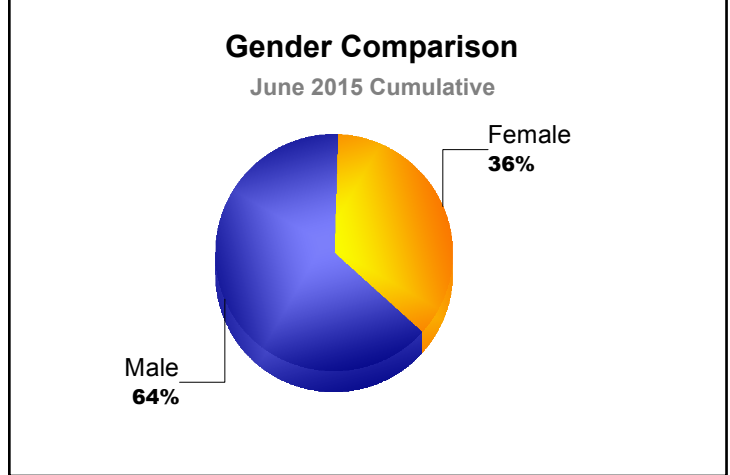

Year	New Clubs	Dropped Clubs	Gain/ Loss Clubs	New Members	Charter Members	Reinstate Members	Transfer Members	Total Member Added	Total Members Dropped	Gain/ Loss Members
2010-2011	0	0	0	107	0	5	9	121	-149	-28
2011-2012	0	-1	-1	95	0	3	5	103	-147	-44
2012-2013	0	-4	-4	108	0	15	21	144	-173	-29
2013-2014	0	-2	-2	88	12	0	5	105	-150	-45
2014-2015	1	-1	0	127	36	6	10	179	-124	55
Average	0	-2	-1	105	10	6	10	130	-149	-18