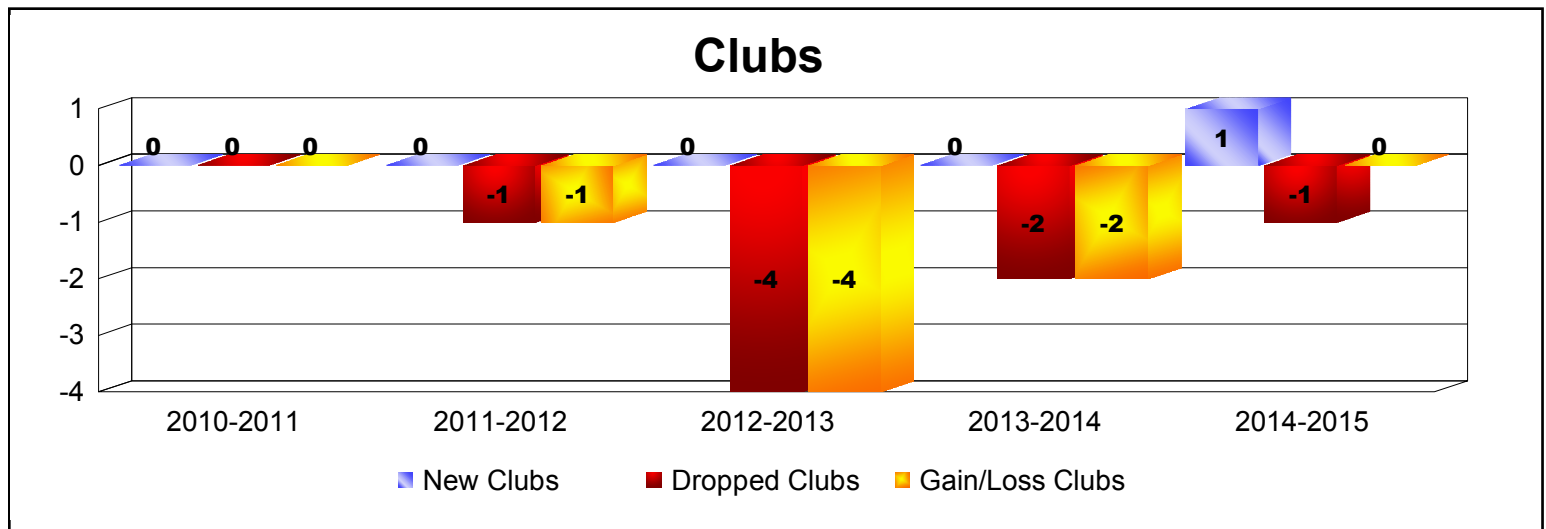

Year	New Clubs	Dropped Clubs	Gain/ Loss Clubs	New Members	Charter Members	Reinstate Members	Transfer Members	Total Member Added	Total Members Dropped	Gain/ Loss Members
2010-2011	0	0	0	107	0	5	9	121	-149	-28
2011-2012	0	-1	-1	95	0	3	5	103	-147	-44
2012-2013	0	-4	-4	108	0	15	21	144	-173	-29
2013-2014	0	-2	-2	88	12	0	5	105	-150	-45
2014-2015	1	-1	0	127	36	6	10	179	-124	55
Average	0	-2	-1	105	10	6	10	130	-149	-18

Year	New Clubs	Dropped Clubs	Gain/ Loss Clubs	New Members	Charter Members	Reinstate Members	Transfer Members	Total Member Added	Total Members Dropped	Gain/ Loss Members
2010-2011	0	0	0	8	0	0	0	8	-11	-3
2011-2012	0	0	0	4	0	1	0	5	-6	-1
2012-2013	0	0	0	5	0	0	1	6	-8	-2
2013-2014	0	0	0	4	0	0	1	5	-12	-7
2014-2015	0	0	0	10	0	0	0	10	-10	0
Average	0	0	0	6	0	0	0	7	-9	-3